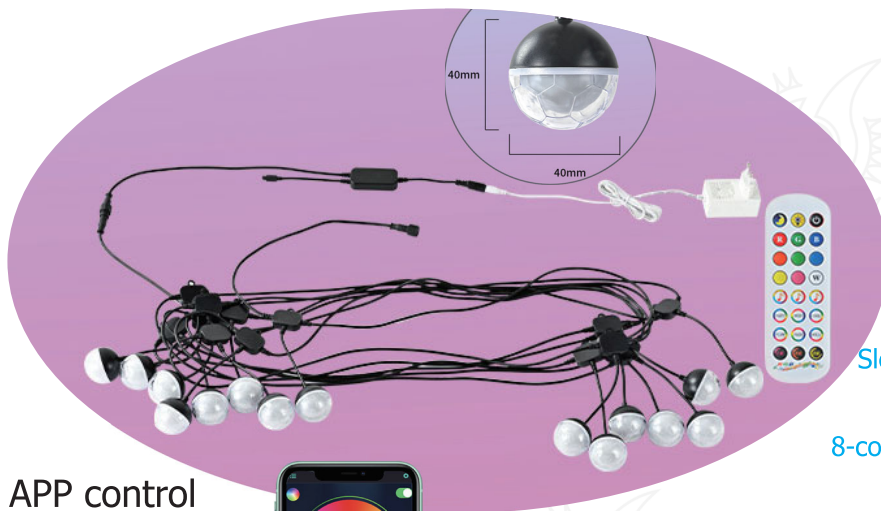

LED symphony string light

LED symphony string light.

Products Code: SKY-SL04.

- Remote control to control lights press the remote control party mode the lights will change colorfully.
- RF wireless remote control 6 kinds of dynamic modes, the light beating and the color changes.
- Music control lighting can be realized through mobile phone APP and bluetooth controller.

The matching of LED light strings.

- Each set includes, AC100-240V power supply, Bluetooth controller, light string and remote control.
- Use the remote control to achieve a variety of lighting modes.
- Scan the QR code on the Bluetooth controller to download the APP. More lighting modes can be achieved through it. (For example: music lighting effects)

APP control

Remote control

Product parameters.

Item name:	Specification:	Power:	Lamp bead model:	material:	Waterproof level:	LED QTY:	watts:	Color emperature:	Lamp Luminous Flux:	Working temperature:
SKY-SL04 LED Symphony Football Shaped String Lights	<ul style="list-style-type: none"> • LED bulbs: 40 × 40 mm • String Lights: 12.5 meters with 15 lights 	DC 12V	5050	PVC+PC (Black)	IP65	15 pcs	10 W	2700k-3200k	100-110 Lm	-20° ~ +40°

Wide Applications:

Our RGB string lights can show multi-color at the same time, changing space into a colorful wonderland. With a wireless remote controller, you can freely control the lights effects, everything goes so beautiful.