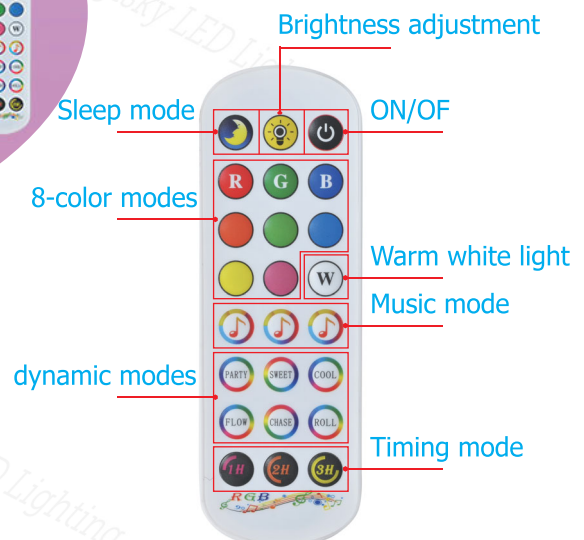

LED symphony string light

LED symphony string light.

Products Code: SKY-SL04.

- Remote control to control lights press the remote control party mode the lights will change colorfully.
- RF wireless remote control 6 kinds of dynamic modes, the light beating and the color changes.
- Music control lighting can be realized through mobile phone APP and bluetooth controller.

The matching of LED light strings.

- Each set includes, AC100-240V power supply, Bluetooth controller, light string and remote control.
- Use the remote control to achieve a variety of lighting modes.
- Scan the QR code on the Bluetooth controller to download the APP. More lighting modes can be achieved through it. (For example: music lighting effects)

APP control

Remote control

Product parameters.

Item name:	Specification:	Power:	Lamp bead model:	material:	Waterproof level:	LED QTY:	watts:	Color emperature:	Lamp Luminous Flux:	Working temperature:
SKY-SL04 LED Symphony Football Shaped String Lights	<ul style="list-style-type: none"> • LED bulbs: 40 × 40 mm • String Lights: 12.5 meters with 15 lights 	DC 12V	5050	PVC+PC (Black)	IP65	15 pcs	10 W	2700k-3200k	100-110 Lm	-20° ~ +40°

Wide Applications:

Our RGB string lights can show multi-color at the same time, changing space into a colorful wonderland. With a wireless remote controller, you can freely control the lights effects, everything goes so beautiful.